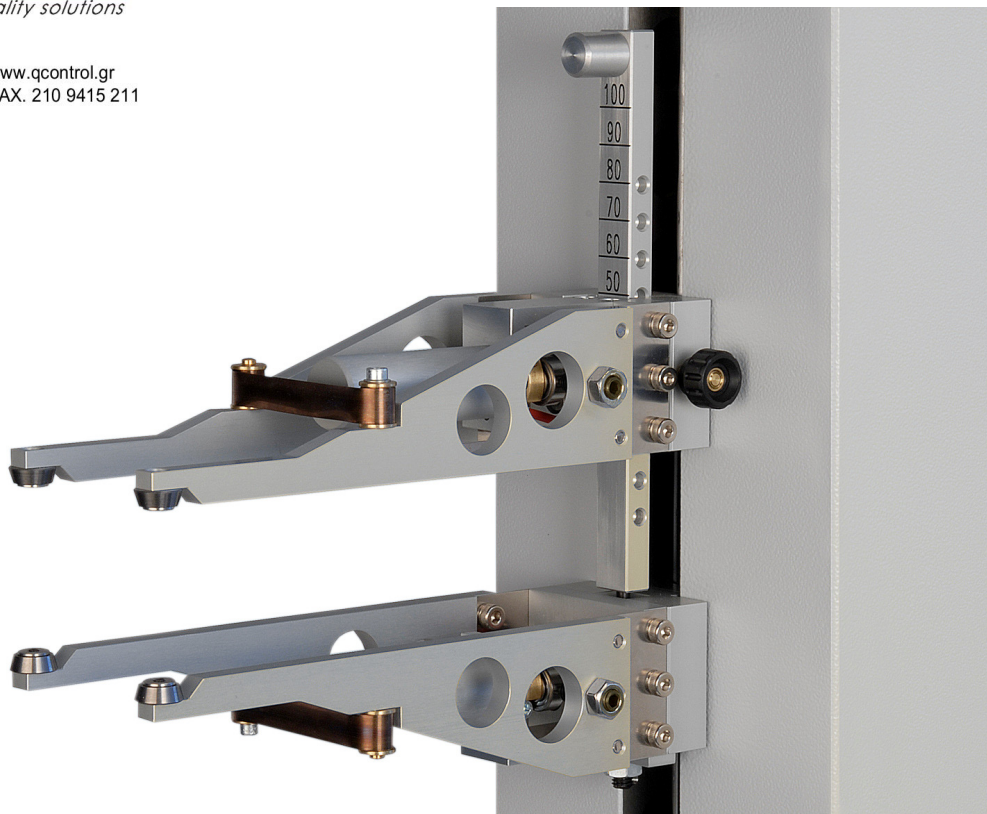

info@qcontrol.gr www.qcontrol.gr  
THA. 210 9416 200 FAX. 210 9415 211

<b>Ref No.</b>	<b>TMFE 1000A</b>
<b>Description</b>	<b>Precision semi-automatic clip on extensometer with auto closing of clamp arms.</b>
<b>Range mm</b>	<b>1000mm</b>
<b>Resolution mm</b>	<b>0.001</b>
<b>Gauge length mm</b>	<b>10 to 100mm in steps of 10mm (longer gauge lengths available on request)</b>
<b>PC card</b>	<b>IK 220 not included</b>
<b>Accuracy EN ISO9513</b>	<b>CLASS 2 up to 1mm, CLASS 1 above 1mm</b>