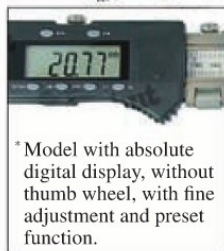

Digital calipers with inside angled measuring pins

These calipers are equipped with inside angled rounded pins.

- Measuring range: 0-500 mm.
- Resolution: 0.01 mm.
- mm/inch conversion.
- On/off switch.
- Reset.
- Large LCD display.
- Thumb wheel/locking screw.

- Power supply: 1 battery type V357 (except 906.371).

906.368

* Model with absolute digital display, without thumb wheel, with fine adjustment and preset function.

Item No.	Measuring range/mm	Jaw length C/mm	Pin ø/mm	Pin length L/mm	Price EUR
906.368	0-150	40	2	5	
906.369	0-200	50	2.5	8	
906.370	0-300	60	2.5	10	
906.371*	0-500	100	3	12	
Options:					
836.535	Spare battery type V357				
495.157	Spare battery type CR2032				