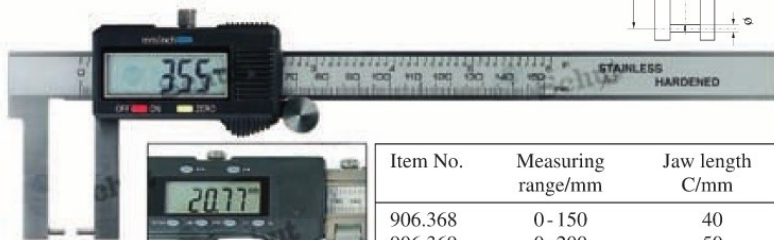

Digital calipers with inside angled measuring pins

These calipers are equipped with inside angled rounded pins.

- Measuring range: 0-500 mm.
- Resolution: 0.01 mm.
- mm/inch conversion.
- On/off switch.
- Reset.
- Large LCD display.
- Thumb wheel/locking screw.

- Power supply: 1 battery type V357 (except 906.371).

906.368

* Model with absolute digital display, without thumb wheel, with fine adjustment and preset function.

Item No.	Measuring range/mm	Jaw length C/mm	Pin ø/mm	Pin length L/mm	Price EUR
906.368	0-150	40	2	5	
906.369	0-200	50	2.5	8	
906.370	0-300	60	2.5	10	
906.371*	0-500	100	3	12	
Options:					
836.535	Spare battery type V357				
495.157	Spare battery type CR2032				