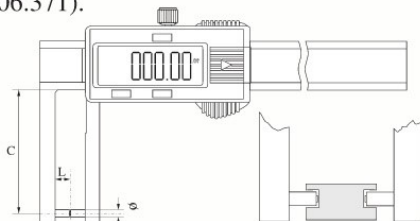

Digital calipers with inside angled measuring pins

These calipers are equipped with inside angled rounded pins.

- Measuring range: 0-500 mm.
- Resolution: 0.01 mm.
- mm/inch conversion.
- On/off switch.
- Reset.
- Large LCD display.
- Thumb wheel/locking screw.

- Power supply: 1 battery type V357 (except 906.371).

906.368

* Model with absolute digital display, without thumb wheel, with fine adjustment and preset function.

Item No.	Measuring range/mm	Jaw length C/mm	Pin ø/mm	Pin length L/mm	Price EUR
906.368	0-150	40	2	5	
906.369	0-200	50	2.5	8	
906.370	0-300	60	2.5	10	
906.371*	0-500	100	3	12	
Options:					
836.535	Spare battery type V357				
495.157	Spare battery type CR2032				