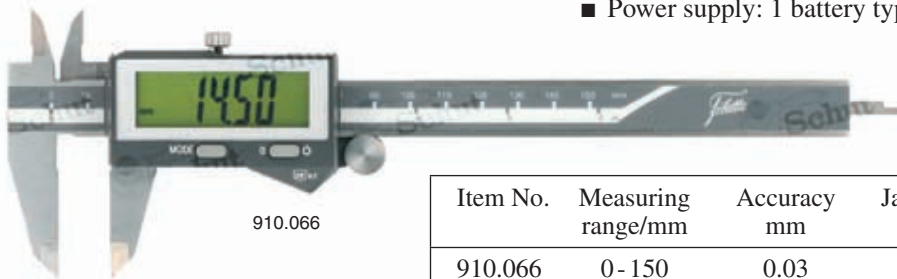

# Digital calipers IP67

These IP67 protected calipers are especially suitable for use in production environments: they are fully protected against dust intrusion and even last temporary immersion.

- Measuring range: 0-300 mm.
- Resolution: 0.01 mm.
- mm/inch conversion.
- Automatic switch-off.
- Reset.
- Thumb wheel and locking screw.
- Flat depth rod.
- Protection: IP67.
- DIN 862.
- Delivery with an inspection report.
- Power supply: 1 battery type CR2032.

910.066

**NEW**

Item No.	Measuring range/mm	Accuracy mm	Jaw length mm
910.066	0-150	0.03	40
910.067	0-200	0.03	50
910.068	0-300	0.04	60
<b>With Bluetooth:</b>			
910.069	0-150	0.03	40
<b>Option:</b> 495.157 Spare battery			