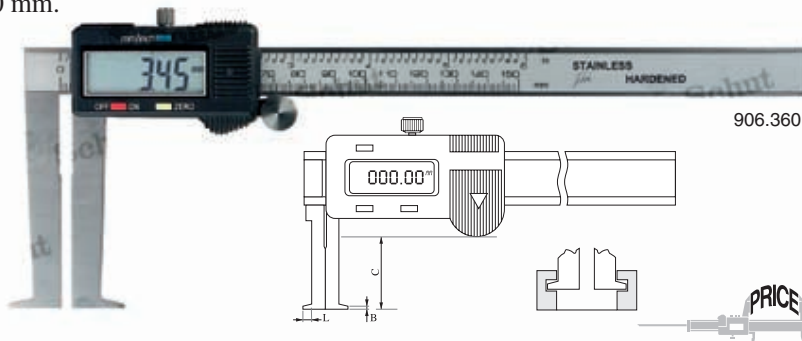

# Digital calipers with outside angled measuring jaws

These calipers are equipped with outside angled V-shaped measuring jaws.

- Measuring range: 35 - 500 mm.
- Resolution: 0.01 mm.
- mm/inch conversion.
- On/off switch.
- Reset.
- Thumb wheel and locking screw.
- Power supply: 1 battery type V357.

906.360

\* Model with absolute digital display, without thumb wheel, with fine adjustment and preset function.

| Item No.       | Measuring range/mm | Jaw length C/mm | Measuring face B/mm | Jaw length L/mm |
|----------------|--------------------|-----------------|---------------------|-----------------|
| 906.360        | 35 - 150           | 50              | 1.5                 | 6               |
| 906.361        | 40 - 200           | 60              | 1.5                 | 7               |
| 906.362        | 50 - 300           | 70              | 1.5                 | 8               |
| 906.363*       | 60 - 500           | 110             | 2                   | 10              |
| <b>Option:</b> |                    |                 |                     |                 |
| 836.535        | Spare battery      |                 |                     |                 |