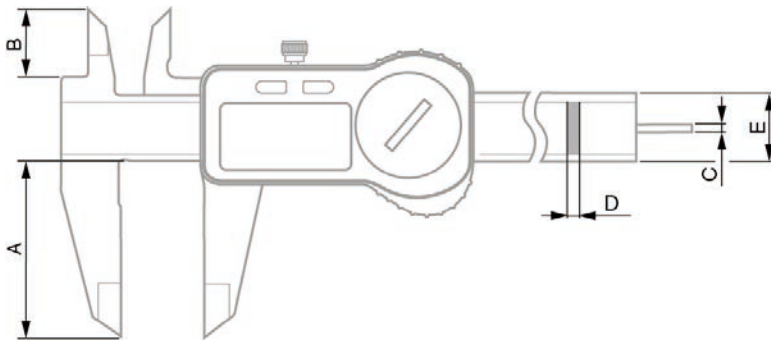

## Universal digital models

- INSTRUMENT
  - Perfect operation of the slider for a silky-smooth operation
  - Robust construction to ensure longevity and stability of results over time
  - High degree of protection against dust and liquids (even when the data sending cap is connected)
- MEASUREMENT
  - Reading comfort with large high-contrast display
  - Comfortable handling with ergonomic grip for ease of use (TWIN-CAL models)
- AUTONOMIE
  - Long battery life avoiding too frequent battery changes
- DATA MANAGEMENT
  - Sending values to computer via TLC port (cable or wireless)

Standard	ISO 13385-1:2019
Maximum permissible errors	L = length in mm $0 < L \leq 100: \pm 20 \mu\text{m}$ $100 < L \leq 300: \pm 30 \mu\text{m}$
Material	Stainless steel
Particular characteristic(s)	Locking screw
Resolution	0,01 mm / .0005 in
Zero	Fixed
Degree of protection	IP67 or IP40
Display	LCD, 11 mm
Power supply	Lithium battery, 3 V CR2032
Data output	With or without TLC port
Function(s)	Stand-by after 10 min ABS or DIFF mode Low battery indicator
Autonomy	12'000 h
Units	mm / in
Included in delivery	Battery (1x) Measuring report Declaration of conformity

## Universal calipers

Part number	Measuring range mm	Measuring range in	Thumb roller	Data output	Degree of protection	A mm	B mm	C mm	D mm	E mm
00530094	150	6	With	TLC		40	16	Ø 1,6	3,2	15,5
00530097	150	6	Without	TLC		40	16	1,3 x 1,8	3,2	15,5
00530140	150	6	Without		IP67	40	16	1,3 x 1,8	3,2	15,5
00530141	150	6	Without		IP67	40	16	Ø 1,6	3,2	15,5
00530319	150	6	Without	TLC	IP67	40	16	1,3 x 1,8	3,2	15,5
00530320	150	6	Without	TLC	IP67	40	16	Ø 1,6	3,2	15,5
00530321	150	6	With	TLC	IP67	40	16	Ø 1,6	3,2	15,5
00530095	200	8	With	TLC		50	20	1,3 x 1,8	3,6	15,5
00530142	200	8	With		IP67	50	20	1,3 x 1,8	3,6	15,5
00530322	200	8	With	TLC	IP67	50	20	1,3 x 1,8	3,6	15,5
00530096	300	12	With	TLC		64	22	1,4 x 1,8	4	15,5
00530143	300	12	With		IP67	64	22	1,4 x 1,8	4	15,5
00530323	300	12	With	TLC	IP67	64	22	1,4 x 1,8	4	15,5