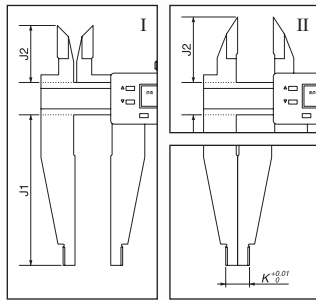

Absolute digital workshop calipers

- Measuring range: 0-2000 mm.
- Resolution: 0.01 mm.
- mm/inch conversion.
- ABS/INC switchable.
- On/off switch.
- Reset.
- Preset (except 906.460/686/708).
- Memory for measuring values when the display is switched off.
- Fine adjustment.
- Rounded jaw ends for internal measurements.
- Power supply: 1 battery type V357.

Without measuring knives

Item No.	Measuring range mm	Length mm	
		J1	K
906.708	0- 300	75	10
906.709	0- 300	150	20
906.465	0- 500	150	20
906.470	0- 500	200	20
906.718	0- 500	250	20
906.466	0- 600	150	20
906.471	0- 600	200	20
906.719	0- 600	300	20
906.467	0-1000	200	20
906.472	0-1000	300	20
906.468	0-1500	200	20
906.473	0-1500	300	20
906.469	0-2000	200	20
906.474	0-2000	300	20

Item No.	Description
836.535	Spare battery

With measuring knives

Item No.	Measuring range mm	Length mm		
		J1	J2	K
Meas. knives for internal measurements (I):				
906.686	0- 300	75	28	10
906.687	0- 300	150	45	20
906.688	0- 500	150	45	20
906.689	0- 500	200	60	20
906.690	0- 500	250	60	20
906.691	0- 600	150	45	20
906.692	0- 600	200	60	20
906.693	0- 600	300	60	20
906.694	0-1000	200	60	20
906.695	0-1000	300	60	20
906.696	0-1500	200	60	20
906.697	0-1500	300	60	20
906.698	0-2000	200	60	20
906.699	0-2000	300	60	20
Meas. knives for external measurements (II):				
906.460	0- 300	75	38	10
906.758	0- 300	150	56	20
906.461	0- 500	150	56	20
906.759	0- 500	200	67	20
906.760	0- 500	250	80	20
906.761	0- 600	150	56	20
906.762	0- 600	200	67	20
906.763	0- 600	300	80	20
906.462	0-1000	200	67	20
906.764	0-1000	300	80	20
906.463	0-1500	200	80	20
906.765	0-1500	300	80	20
906.464	0-2000	200	80	20
906.766	0-2000	300	80	20