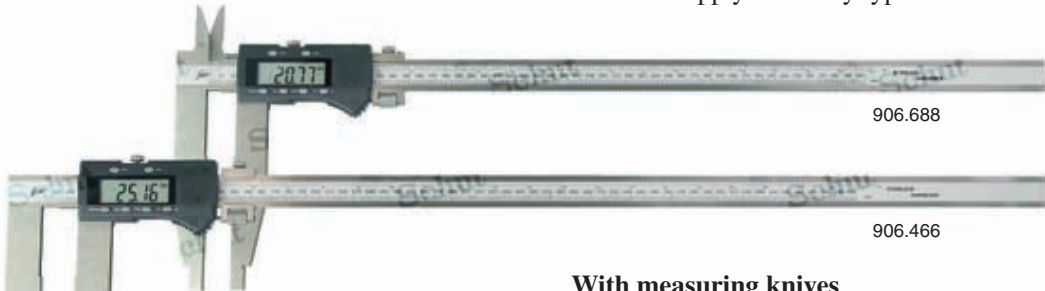

Absolute digital workshop calipers

- Measuring range: 0-2000 mm.
- Resolution: 0.01 mm.
- mm/inch conversion.
- ABS/INC switchable.
- On/off switch.
- Reset.
- Preset (except 906.460/686/708).
- Memory for measuring values when the display is switched off.
- Fine adjustment.
- Rounded jaw ends for internal measurements.
- Power supply: 1 battery type V357.

Without measuring knives

Item No.	Measuring range mm	Length mm	
		J1	K
906.708	0- 300	75	10
906.709	0- 300	150	20
906.465	0- 500	150	20
906.470	0- 500	200	20
906.718	0- 500	250	20
906.466	0- 600	150	20
906.471	0- 600	200	20
906.719	0- 600	300	20
906.467	0-1000	200	20
906.472	0-1000	300	20
906.468	0-1500	200	20
906.473	0-1500	300	20
906.469	0-2000	200	20
906.474	0-2000	300	20

Item No.	Description
836.535	Spare battery

With measuring knives

Item No.	Measuring range mm	Length mm		
		J1	J2	K
Meas. knives for internal measurements (I):				
906.686	0- 300	75	28	10
906.687	0- 300	150	45	20
906.688	0- 500	150	45	20
906.689	0- 500	200	60	20
906.690	0- 500	250	60	20
906.691	0- 600	150	45	20
906.692	0- 600	200	60	20
906.693	0- 600	300	60	20
906.694	0-1000	200	60	20
906.695	0-1000	300	60	20
906.696	0-1500	200	60	20
906.697	0-1500	300	60	20
906.698	0-2000	200	60	20
906.699	0-2000	300	60	20
Meas. knives for external measurements (II):				
906.460	0- 300	75	38	10
906.758	0- 300	150	56	20
906.461	0- 500	150	56	20
906.759	0- 500	200	67	20
906.760	0- 500	250	80	20
906.761	0- 600	150	56	20
906.762	0- 600	200	67	20
906.763	0- 600	300	80	20
906.462	0-1000	200	67	20
906.764	0-1000	300	80	20
906.463	0-1500	200	80	20
906.765	0-1500	300	80	20
906.464	0-2000	200	80	20
906.766	0-2000	300	80	20