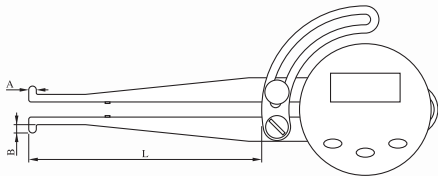

Digital internal measuring instrument

- Measuring range: 12.7 - 170 mm.
- Resolution: 0.1 mm.
- Accuracy: ± 0.2 mm.
- mm/inch conversion.
- On/off switch.
- Automatic switch-off.

- Reset.
- Hold function.
- Locking screw.
- Power supply: 1 battery type CR2032.

Item No.	Measuring range/mm	Length/mm		
		L	A	B
909.409	12.7 - 170	85	3	3
Option: 495.157 Spare battery				