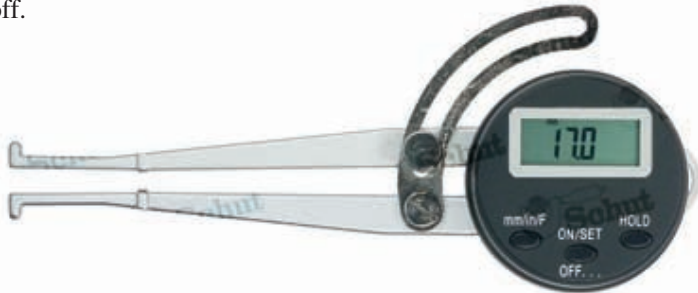

Digital internal measuring instrument

- Measuring range: 12.7 - 170 mm.
- Resolution: 0.1 mm.
- Accuracy: ± 0.2 mm.
- mm/inch conversion.
- On/off switch.
- Automatic switch-off.

- Reset.
- Hold function.
- Locking screw.
- Power supply: 1 battery type CR2032.

Item No.	Measuring range/mm	Length/mm		
		L	A	B
909.409	12.7 - 170	85	3	3
Option: 495.157 Spare battery				