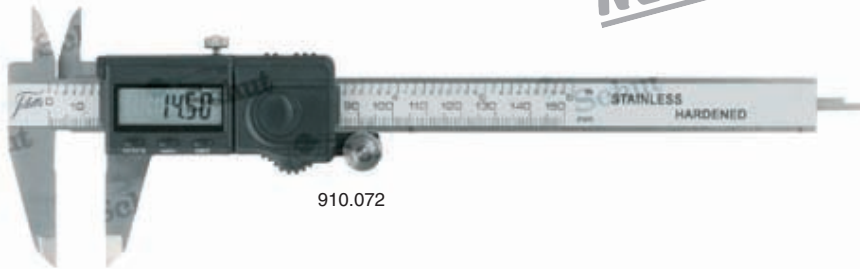

Digital calipers with rotatable LCD display

- Measuring range: 0-300 mm.
- Resolution: 0.01 mm.
- mm/inch conversion.
- On/off switch.
- Automatic switch-off.
- Rotatable display value.

- Thumb wheel and locking screw.
- Flat depth rod.
- Power supply: 1 battery type CR2032.

910.072

Item No.	Measuring range/mm	Jaw length mm
910.072	0 - 150	40
910.073	0 - 200	50
910.074	0 - 300	60

Option:
495.157 Spare battery